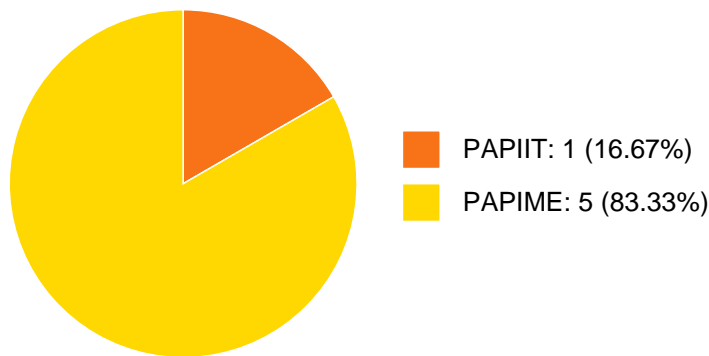

MARISOL FLORES GARRIDO

PARTICIPACIÓN EN PROYECTOS

Histórico de participación en proyectos

#	Nombre	Participantes	Fuente	Fecha inicio	Fecha fin
1	Métodos computacionales para la interdisciplina	MARISOL FLORES GARRIDO	Recursos PAPIIT	01-01-2018	31-12-2019
2	Estrategia de enseñanza con énfasis en las humanidades para el análisis crítico de algoritmos de inteligencia artificial.	MARISOL FLORES GARRIDO	Recursos PAPIME	01-01-2020	31-12-2020
3	Estudios de caso para una ciencia de datos situada.	MARISOL FLORES GARRIDO	Recursos PAPIME	01-01-2022	31-12-2022
4	CASOS DE ESTUDIO PARA IA EN EL AULA: DESARROLLOS DIDACTICOS CON METODOLOGIAS FEMINISTAS	MARISOL FLORES GARRIDO	Recursos PAPIME	01-01-2023	31-12-2023
5	RECONFIGURANDO LA IMAGINACIÓN EN TORNO A LA IA: EXPLORACIONES CRITICAS DEL PROCESO DE APRENDIZAJE AUTOMATICO SUPERVISADO PARA EL ANALISIS DE DATO	MARISOL FLORES GARRIDO	Recursos PAPIME	01-01-2024	31-12-2024
6	INTERFACES DE SENTIDO: TRADUCCIONES DE INTELIGENCIA ARTIFICIAL PARA CULTIVAR DIVERSIDAD EPISTEMICA	MARISOL FLORES GARRIDO	Recursos PAPIME	01-01-2025	31-12-2025