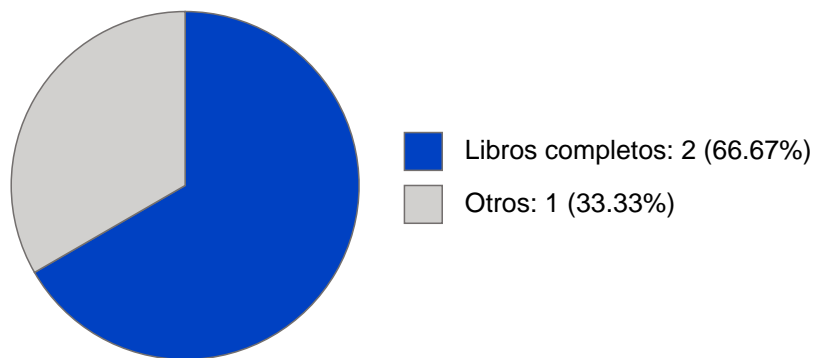

MARISOL FLORES GARRIDO

LIBROS Y CAPITULOS CON ISBN

Obras con registro ISBN

#	Título	Autores	Alcance	Año	ISBN
1	Unsupervised Emotion Analysis in Popular Music Lyrics in Mexico Using a BERT-Based Model	MARISOL FLORES GARRIDO Luis-Tiburcio A.H.	Conferencia e Paper	2025	9783031962547
2	Pensamiento crítico para el aprendizaje	LUIS MIGUEL GARCIA VELAZQUEZ VICTOR HUGO ANAYA MUÑOZ MARISOL FLORES GARRIDO et al.	Libro Completo	2023	9786073081603
3	Pensamiento crítico para el aprendizaje	VICTOR HUGO ANAYA MUÑOZ DIEGO MONTEVERDE SUAREZ LUIS MIGUEL GARCIA VELAZQUEZ et al.	Libro Completo	2020	9786073037341