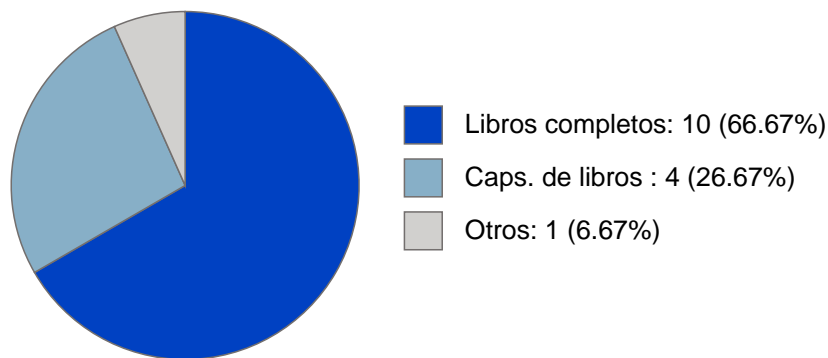

GABRIELA CUEVAS GARCIA

LIBROS Y CAPITULOS CON ISBN

Obras con registro ISBN

#	Título	Autores	Alcance	Año	ISBN
1	Programa agenda para el desarrollo municipal en Michoacán	MARIA ESTELA CARMONA JIMENEZ ALEJANDRA PATRICIA LARRAZABAL DE LA VIA ANA LAURA BURGOS TORNADU et al.	Libro Completo	2021	9786073041225
2	Programa agenda para el desarrollo municipal en Michoacán	MARIA ESTELA CARMONA JIMENEZ ALEJANDRA PATRICIA LARRAZABAL DE LA VIA ANA LAURA BURGOS TORNADU et al.	Libro Completo	2021	9786073041256
3	Caracterización De Paisajes En El Occidente De México	MANUEL BOLLO MANENT GABRIELA CUEVAS GARCIA ANGEL GUADALUPE PRIEGO SANTANDER	Libro Completo	2021	9786075713519
4	Caracterización De Paisajes En El Occidente De México	MANUEL BOLLO MANENT GABRIELA CUEVAS GARCIA ANGEL GUADALUPE PRIEGO SANTANDER	Libro Completo	2021	9786075713533