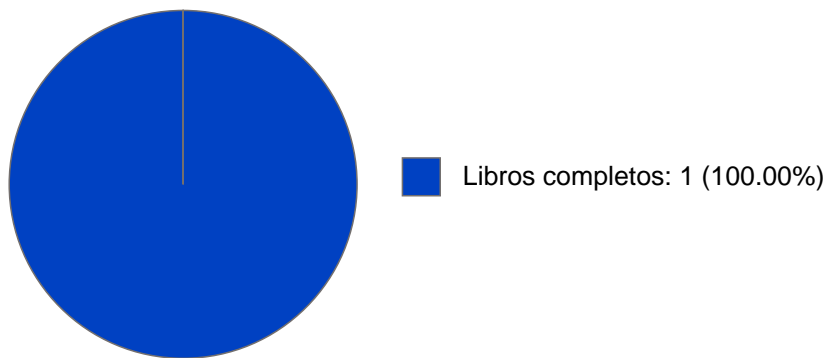

ABIGAIL VANESSA ROJAS HUERTA

LIBROS Y CAPITULOS CON ISBN

Obras con registro ISBN

#	Título	Autores	Alcance	Año	ISBN
1	Atlas de vulnerabilidad urbana ante COVID-19 en las Zonas Metropolitanas de México	LILIA SUSANA PADILLA Y SOTELO GENARO JAVIER DELGADO CAMPOS ALVARO SANCHEZ CRISPIN et al.	Libro Completo	2020	9786073040969