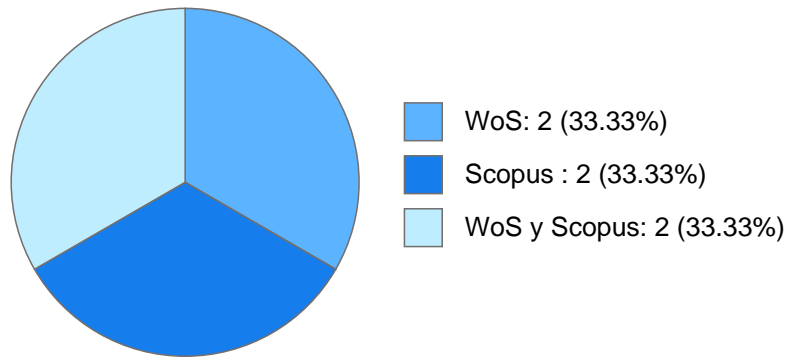

## Estímulos, programas, premios y reconocimientos

SNI II 2017 - 2023

SNI I 2014 - 2016

**ANA JUDITH MARMOLEJO RODRIGUEZ**

**DOCUMENTOS EN REVISTAS**

**Histórico de Documentos**

#	Título	Autores	Revista	Año
1	Trace Elements in Tissues of Whale Sharks ( <i>Rhincodon typus</i> ) Stranded in the Gulf of California, Mexico	FEDERICO PAEZ OSUNA MARTIN FEDERICO SOTO JIMENEZ ANA JUDITH MARMOLEJO RODRIGUEZ et al.	BULLETIN OF ENVIRONMENTAL CONTAMINATION AND TOXICOLOGY	2019
2	Trace element fluxes during the last 100 years in sediment near a nuclear power plant	S. Bojorquez Sanchez ANA JUDITH MARMOLEJO RODRIGUEZ ANA CAROLINA RUIZ FERNANDEZ et al.	ESTUARINE COASTAL AND SHELF SCIENCE	2017