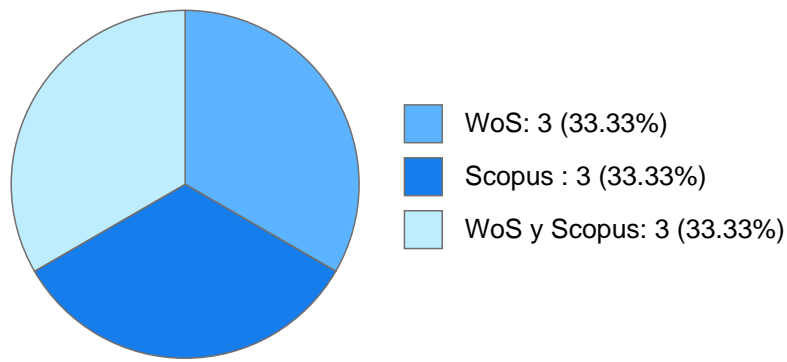

---

---

**Estímulos, programas, premios y reconocimientos**

PRIDE B 2010 - 2011

**MARIANA ESPINOSA ALDAMA**

**DOCUMENTOS EN REVISTAS**

**Histórico de Documentos**

#	Título	Autores	Revista	Año
1	Multidimensional Representation of Semantic Relations between Physical Theories, Fundamental Constants and Units of Measurement with Formal Concept Analysis	MARIANA ESPINOSA ALDAMA SERGIO MENDOZA RAMOS	Symmetry-Bas el	2024
2	Ecosystem antifragility: beyond integrity and resilience	MARIANA ESPINOSA ALDAMA CARLOS GERSHENSON GARCIA OLIVER XAVIER LOPEZ CORONA et al.	PEERJ	2020
3	The gravity apple tree	MARIANA ESPINOSA ALDAMA	XLII SYMPOSIUM ON NUCLEAR PHYSICS 2019	2015